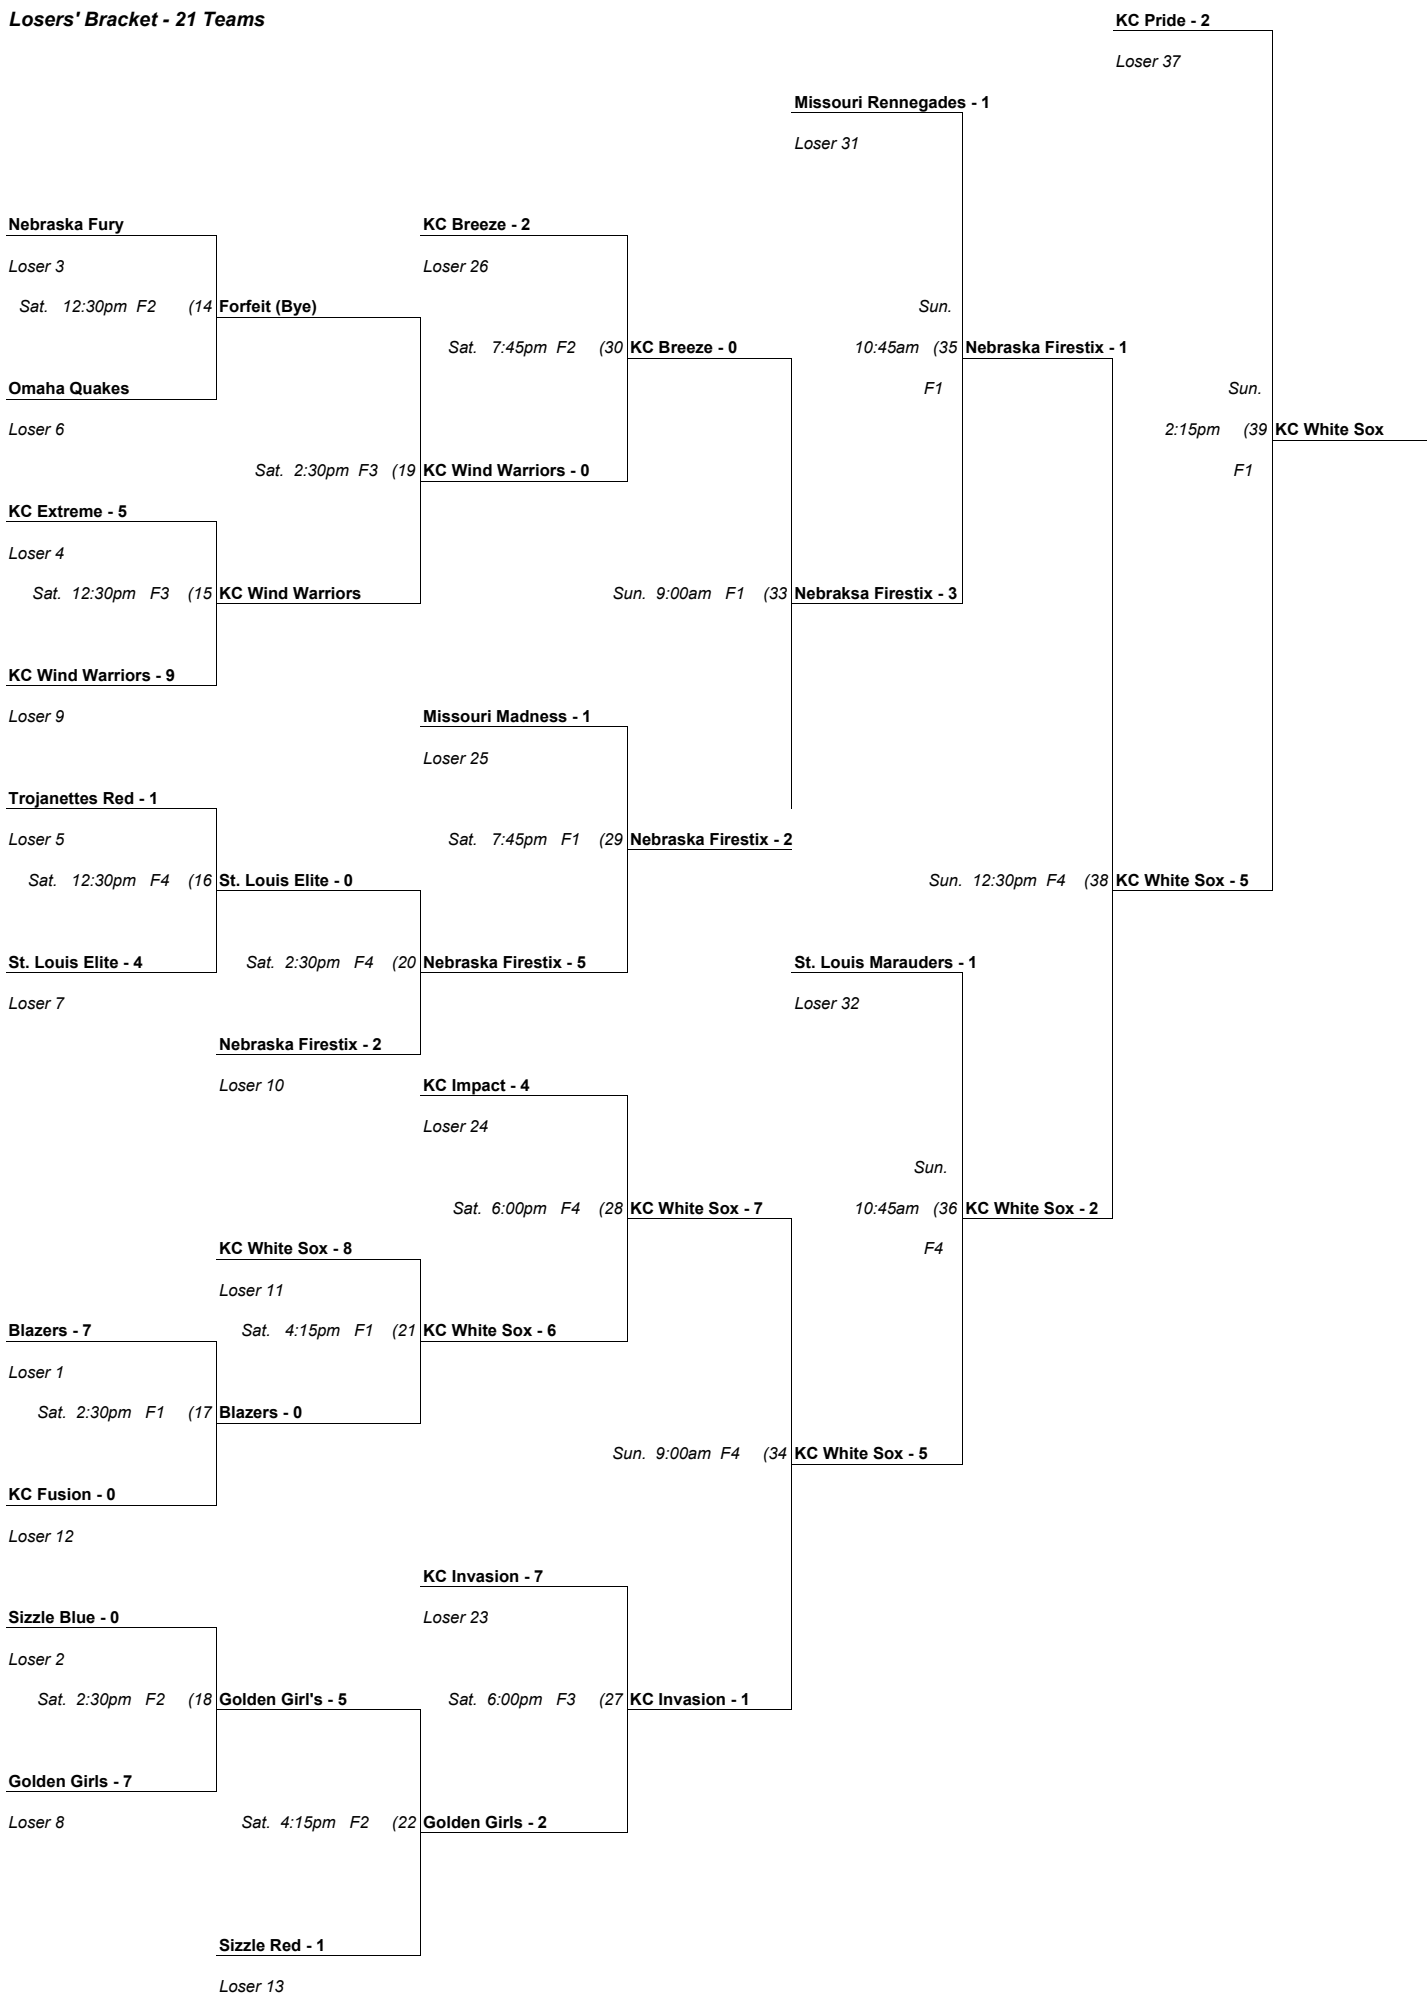

Losers' Bracket - 21 Teams

**2004 ASA Mid-America Girl's 18 & Under Class A
Fast Pitch Regional Softball Tournament
Tait Cummins Softball Complex
July 9-11,2004**

Official Order Of Finish

<u>Finish</u>	<u>Record</u>	<u>Team</u>	<u>City</u>	<u>Association</u>
Champion	9-1	Kansas City White Sox	Kansas City, MO	Metro Kansas City
Runner-Up	4-2	Kansas City Gems	Kansas City, KS	Metro Kansas City
3	3-2	Kansas City Pride	Overland Park, KS	Metro Kansas City
4	4-2	Nebraska Firestix	Omaha, NE	Nebraska (Omaha)
5	3-2	St. Louis Marauders	St. Louis, MO	Metro St. Louis
6	2-2	Missouri Rennegades	St. Clair, MO	Missouri
7	3-2	Kansas City Breeze	Shawnee, KS	Metro Kansas City
8	2-2	Kansas City Invasion	Overland Park, KS	Metro Kansas City
9	2-2	Kansas City Impact	Independence, MO	Metro Kansas City
10	1-2	Missouri Madness	Jefferson City, MO	Missouri
11	3-2	Kansas City Wind Warriors	Olathe, KS	Metro Kansas City
12	2-2	Golden Girls	Norfolk, NE	Nebraska
13	1-2	St. Louis Elite	St. Louis, MO	Metro St. Louis
14	1-2	Blazers	Lincoln, NE	Nebraska
15	0-2	Sizzle Red	Omaha, NE	Nebraska (Omaha)
16	0-2	Kansas City Xtreme	Overland Park, KS	Metro Kansas City
17	0-2	Trojanettes Red	Maitland, MO	Missouri
18	No Show	Kansas City Fusion	Leawood, KS	Metro Kansas City
19	No Show	Nebraska Fury	Omaha, NE	Nebraska (Omaha)
20	No Show	Omaha Quakes	Omaha, NE	Nebraska (Omaha)
21	No Show	Sizzle Blue	Bennington, NE	Nebraska (Omaha)