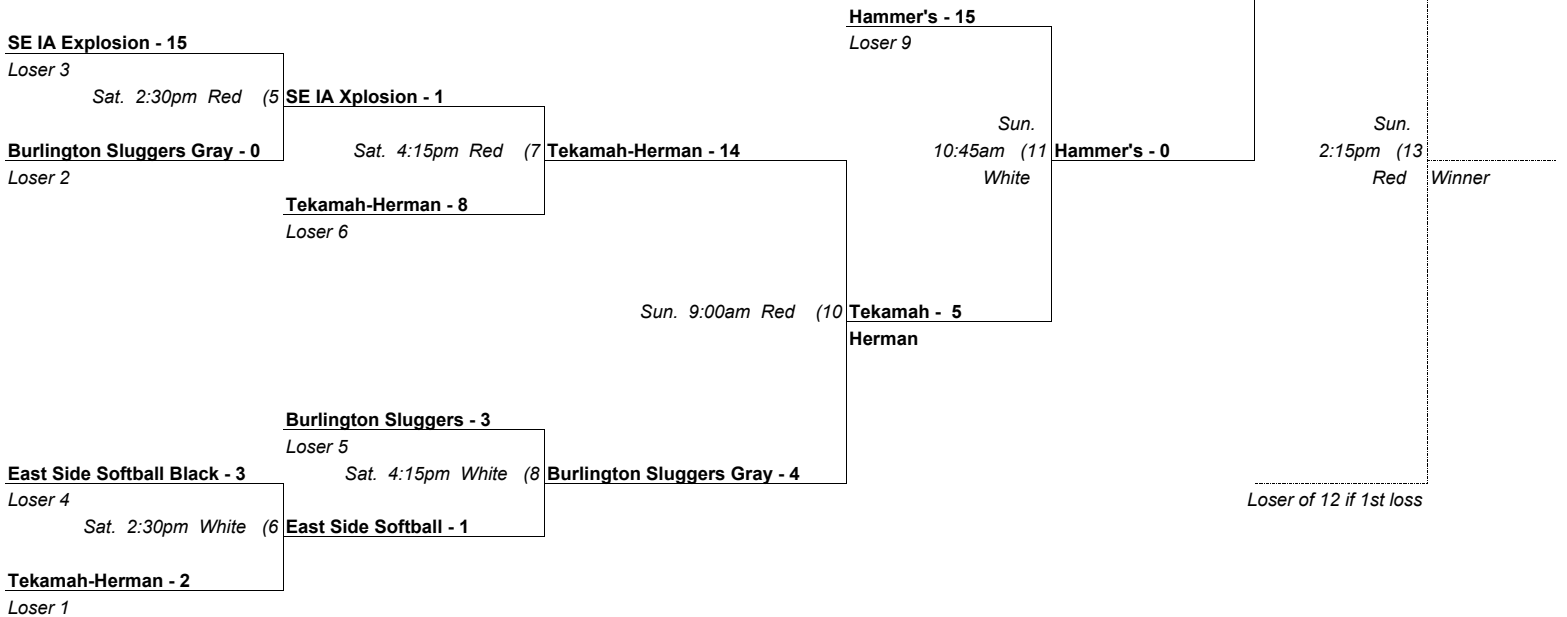

**Mid-America Region 12
 Girl's 14 & Under Class A Fast Pitch
 Regional Tournament
 July 9-10, 2005
 RecPlex Softball Complex
 Burlington, IA**

Run Rule: 15 after 3, 8 after 5 innings
 1 Hour 30 Minute Time Limit
 Tie-Breaker - Top of 8th

Sun.
 12:30pm (12) Red
WDM Panthers Black
 Winner

**2005 Iowa ASA Girl's 14 & Under Class A Fast Pitch
Mid-America Regional Tournament
Burlington RecPlex Softball Complex
July 9-10, 2005**

Official Order Of Finish