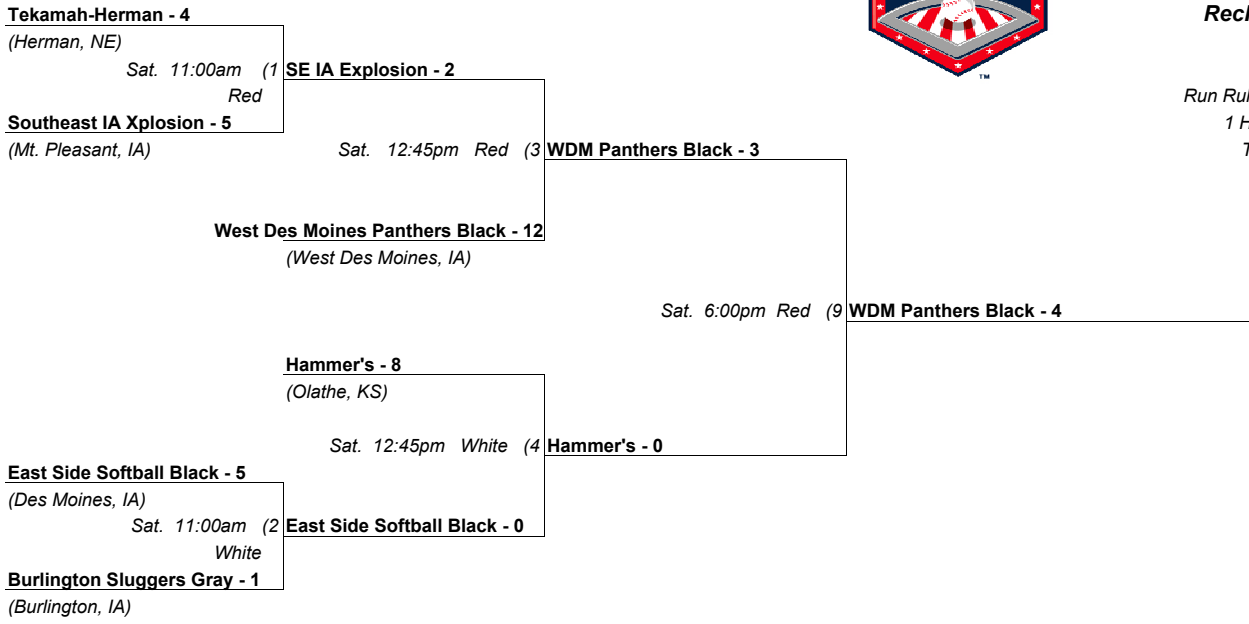

**Mid-America Region 12
 Girl's 14 & Under Class A Fast Pitch
 Regional Tournament
 July 9-10, 2005
 RecPlex Softball Complex
 Burlington, IA**

Run Rule: 15 after 3, 8 after 5 innings
 1 Hour 30 Minute Time Limit
 Tie-Breaker - Top of 8th

Sun.
 12:30pm (12) Red
WDM Panthers Black
 Winner

**2005 Iowa ASA Girl's 14 & Under Class A Fast Pitch
Mid-America Regional Tournament
Burlington RecPlex Softball Complex
July 9-10, 2005**

Official Order Of Finish

<u>Finish</u>	<u>Team</u>	<u>City</u>	<u>Association</u>	W	L
Champion	West Des Moines Panthers Black	West Des Moines, IA	Iowa	4	0
Runner-Up	Hammer's	Olathe, KS	Metro Kansas City	3	2
3	Tekamah-Herman	Herman, NE	Nebraska	2	3
4	Burlington Sluggers Gray	Burlington	Iowa	1	3
5	East Side Softball Club Black	Des Moines	Iowa	2	2
6	Southeast Iowa Xplosion	Mt. Pleasant	Iowa	2	2