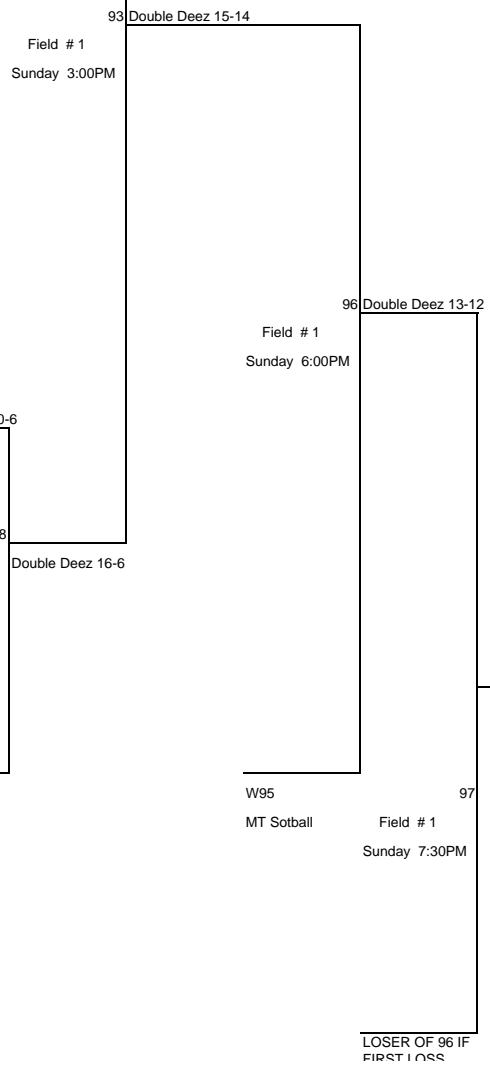

LOSER OF 96 IF FIRST LOSS