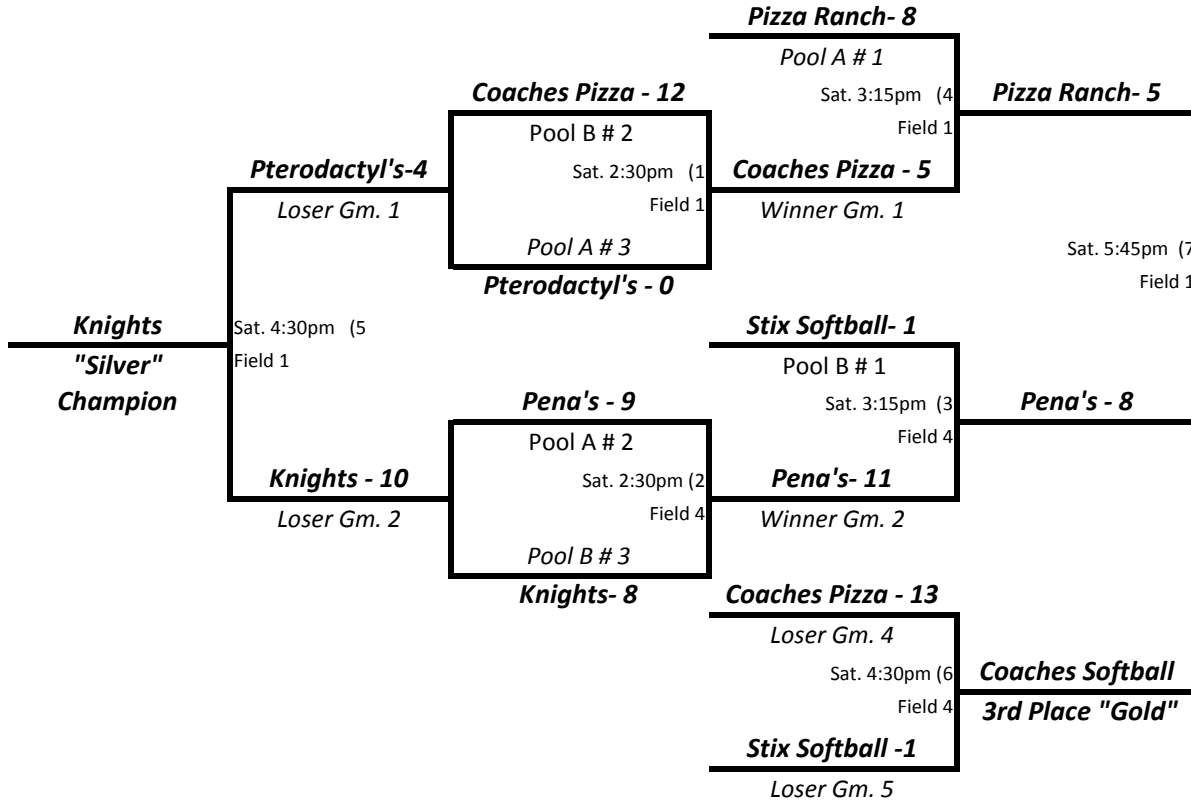

**2012 IOWA ASA WOMEN'S SLOW PITCH  
STATE TOURNAMENT - SAT. JULY 7, 2012  
SCORE RECREATION COMPLEX - NEVADA, IA**

THE NATIONAL GOVERNING BODY  
OF SOFTBALL

**Pena's**  
**"Gold" Champion**

**Pool A Teams**

1. Pizza Ranch Renegadez - Nevada
2. Pena's DBC - Davenport
3. The Pterodactyls - Eddyville

**Pool B Teams**

4. Knights - Urbandale
5. Coach's Pizza - West Des Moines
6. Stix Softball - Cambridge

	<b>Pool A</b>	<b>Pool B</b>
<b>Pool Play Schedule</b>	<b>Field 1</b>	<b>Field 4</b>
<b>10:00am</b>	(6) 1 v. 2 (2)	(1) 4 v. 5 (11)
<b>11:15am</b>	(1) 3 v. 1 (20)	(8) 6 v. 4 (6)
<b>12:30am</b>	(16) 2 v. 3 (1)	(6) 5 v. 6 (8)