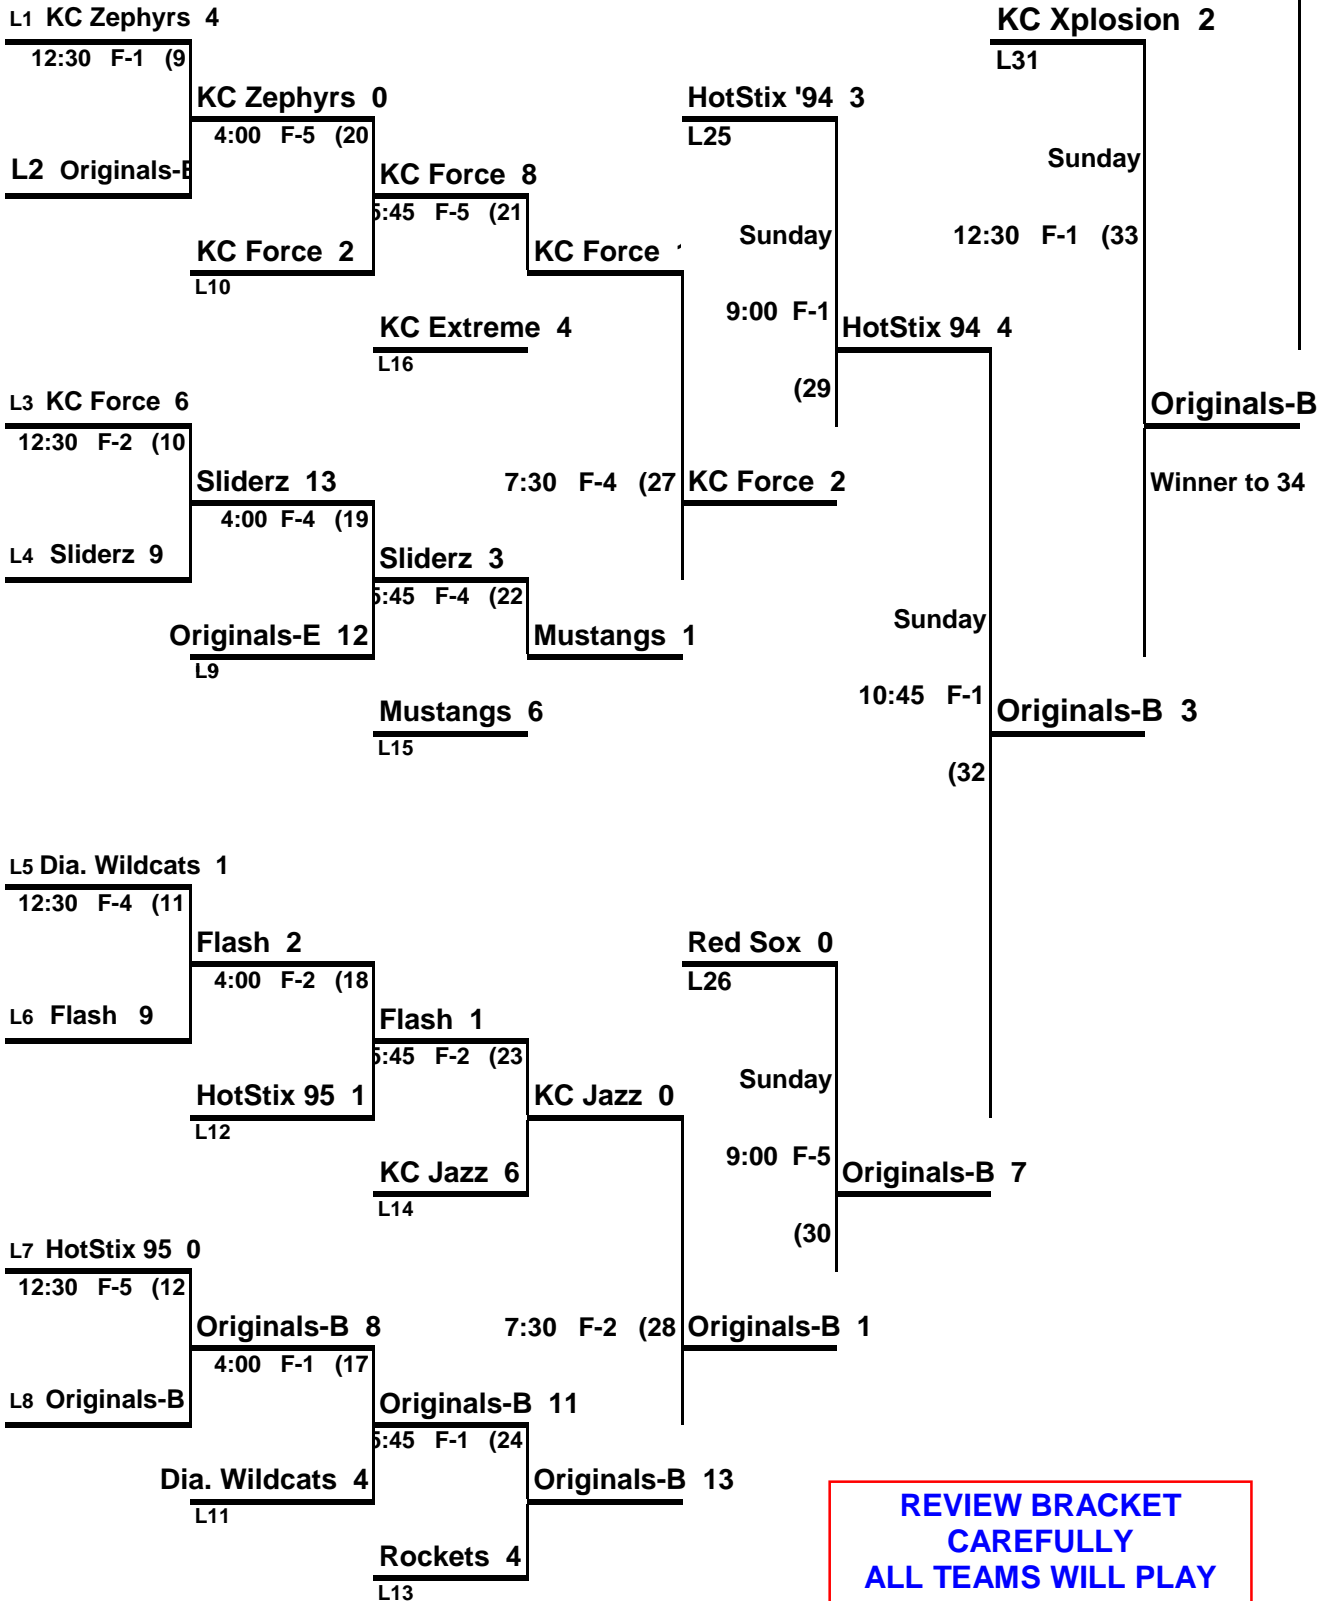

Winner's Bracket

14-A USA/ASA National Qualifier
Lone Elm Complex -- Olathe, KS

June 6-7

Teams / Associations

- KC Metro**
- HotStix 94
- KC Zephyrs
- Originals-Elliott
- Rockets
- KC Force95
- KC Jazz
- Sliderz
- Red Sox Fastpitch
- Flash
- KC Extreme
- HotStix 95
- KC Xplosion
- Originals-Bernholtz
- Kansas**
- Wichita Mustangs
- Missouri**
- Diamond Wildcats
- Oklahoma**
- Oklahoma Force 94

See 2nd Page for Loser's Bracket

RAINOUT NUMBER: 913-676-6066

Loser of 34

if 1st loss

Loser's Bracket

14-A National Qualifier

REVIEW BRACKET CAREFULLY ALL TEAMS WILL PLAY