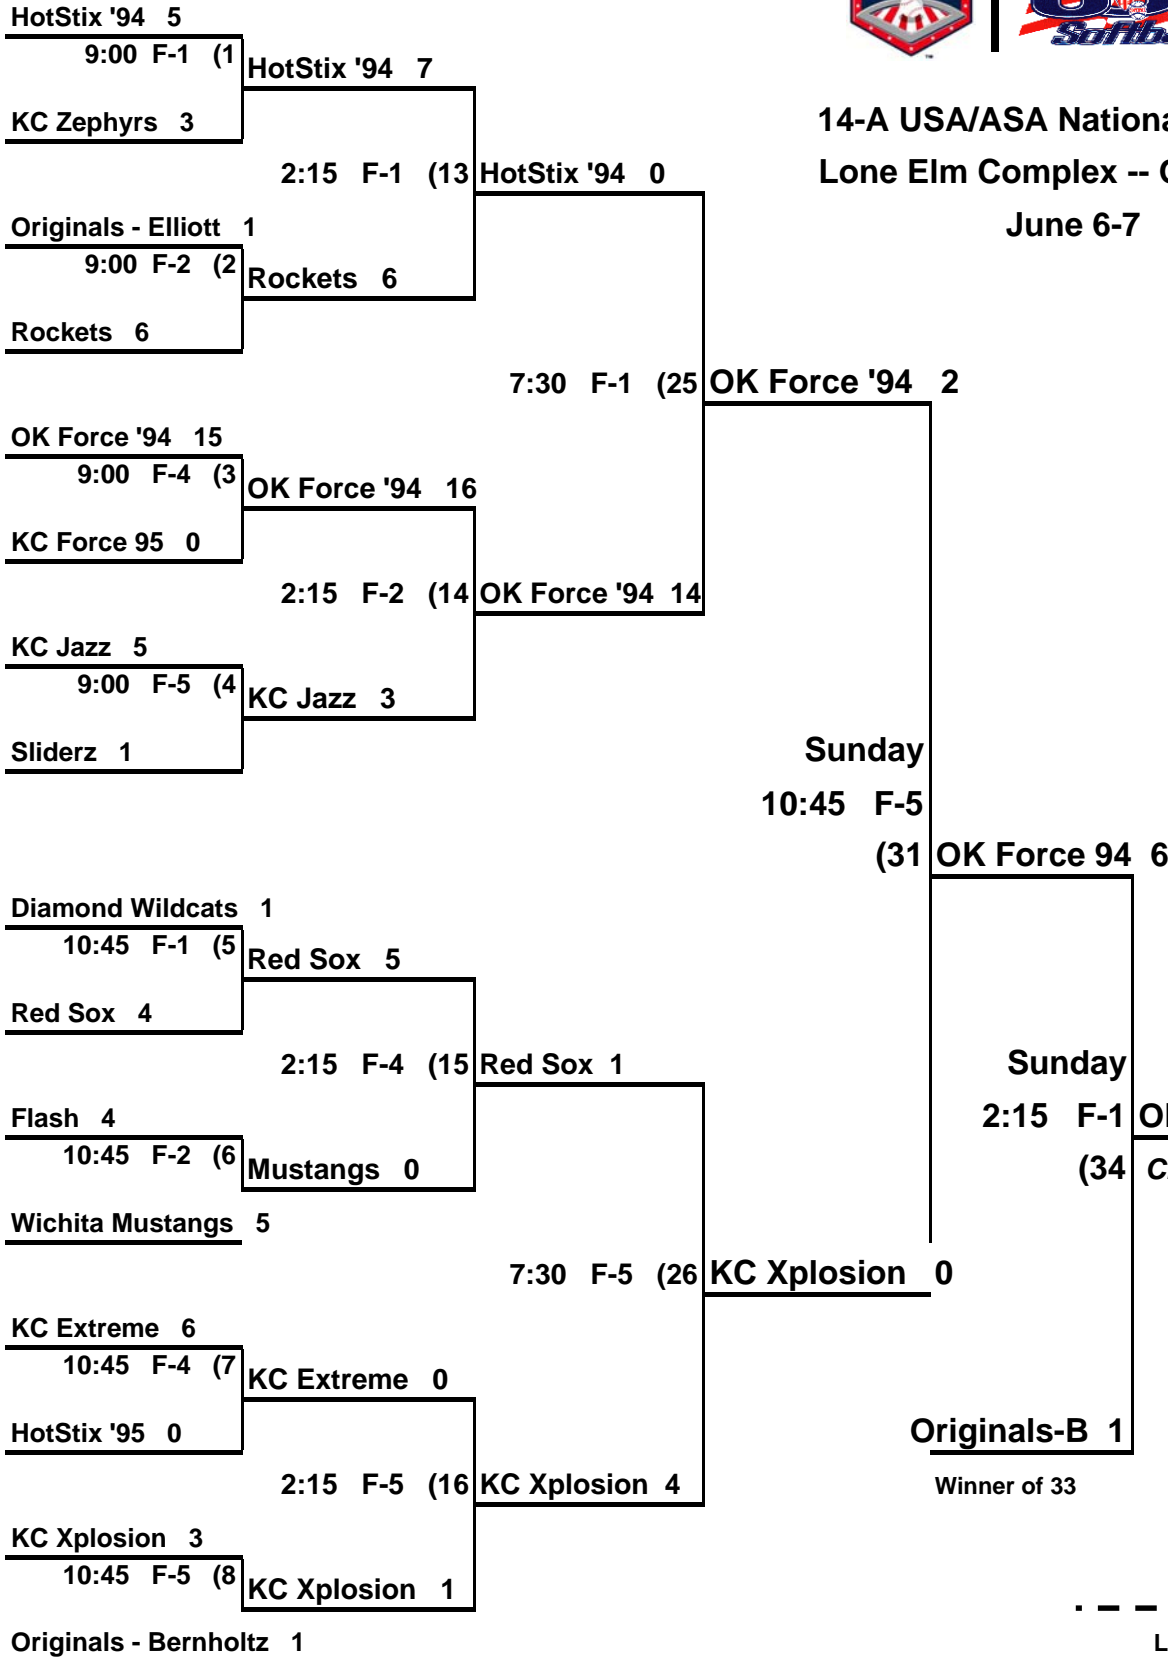

Winner's Bracket

14-A USA/ASA National Qualifier
Lone Elm Complex -- Olathe, KS

June 6-7

Teams / Associations

- KC Metro**
- HotStix 94
- KC Zephyrs
- Originals-Elliott
- Rockets
- KC Force95
- KC Jazz
- Sliderz
- Red Sox Fastpitch
- Flash
- KC Extreme
- HotStix 95
- KC Xplosion
- Originals-Bernholtz
- Kansas**
- Wichita Mustangs
- Missouri**
- Diamond Wildcats
- Oklahoma**
- Oklahoma Force 94

See 2nd Page for Loser's Bracket

RAINOUT NUMBER: 913-676-6066

Loser of 34

if 1st loss

Loser's Bracket

14-A National Qualifier

REVIEW BRACKET CAREFULLY ALL TEAMS WILL PLAY